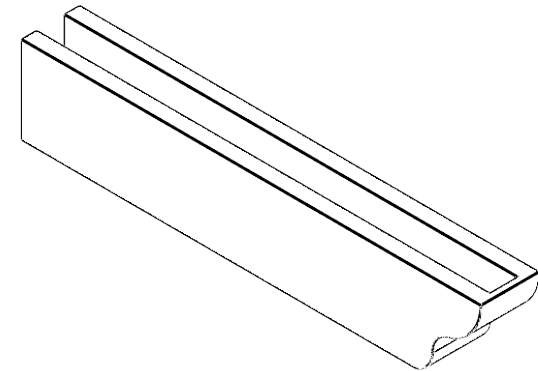

ITEM NUMBER: RFTURO040X06000X32000X006GRN00RCPR

4"W X 6"H X 32"L TIMBERTHANE ROUGH CEDAR GREENSBORO FAUX WOOD OPEN RAFTER TAIL, 6"L END, PRIMED TAN

SIDE PROFILE

FRONT PROFILE

ISOMETRIC

GENERATED DATE : 03/02/2023

EKENA MILLWORK
2300 WEST MAIN ST.
CLARKSVILLE, TX 75426
TOLL FREE: 866-607-0453
WWW.EKENAMILLWORK.COM

NOTES

1. INSTALLATION TO BE COMPLETED IN ACCORDANCE WITH MANUFACTURER'S SPECIFICATIONS.
2. DRAWING MAY NOT BE TO SCALE
3. THIS DRAWING IS INTENDED FOR DESIGN AND PLANNING PURPOSES ONLY.
4. ALL INFORMATION CONTAINED HEREIN WAS CURRENT AT THE TIME OF DEVELOPMENT BUT MUST BE REVIEWED AND APPROVED BY THE PRODUCT MANUFACTURER TO BE CONSIDERED ACCURATE.
5. TIMBERTHANE ARCHITECTURAL PRODUCTS ARE MADE FROM HIGH DENSITY URETHANE AND COME FACTORY PRIMED