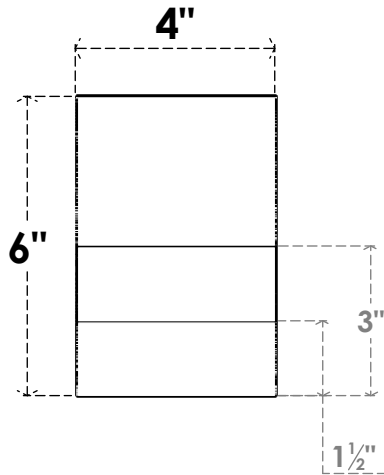

ITEM NUMBER: RFTURO040X06000X32000X006GRN00RCPR

4"W X 6"H X 32"L TIMBERTHANE ROUGH CEDAR GREENSBORO FAUX WOOD OPEN RAFTER TAIL, 6"L END, PRIMED TAN

SIDE PROFILE

FRONT PROFILE

ISOMETRIC

GENERATED DATE : 03/02/2023