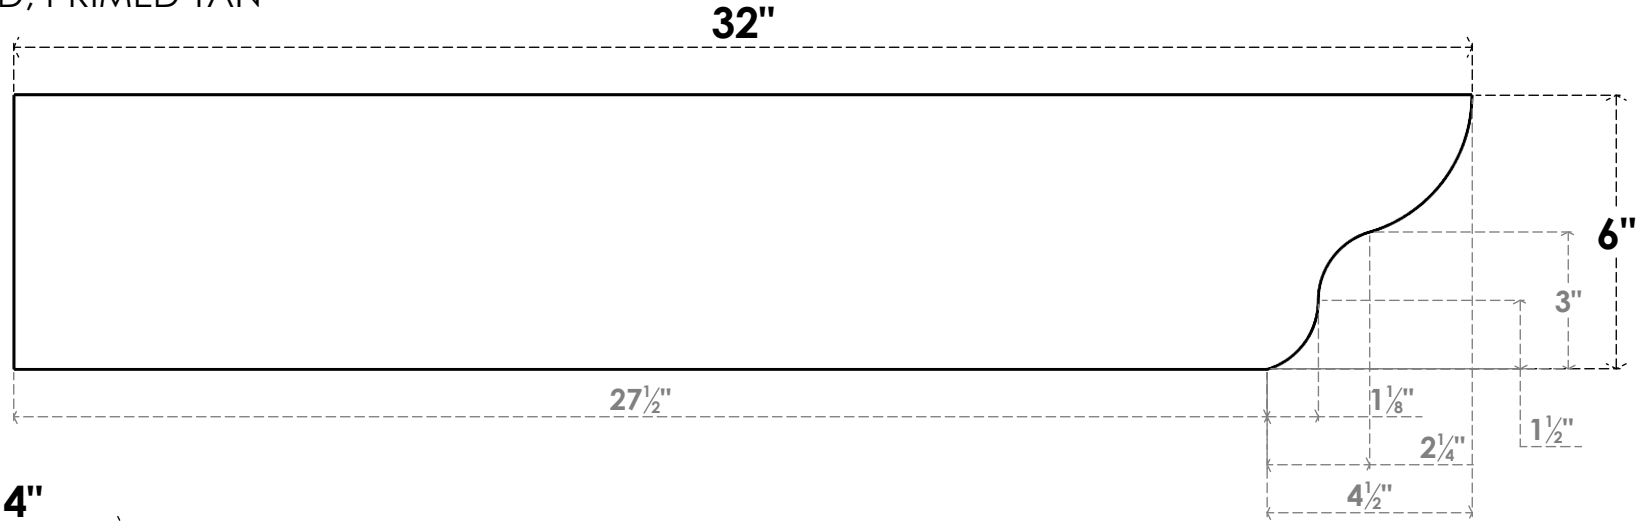

ITEM NUMBER: RFTURO040X06000X32000X006GRN00RCPR

4"W X 6"H X 32"L TIMBERTHANE ROUGH CEDAR GREENSBORO FAUX WOOD OPEN RAFTER TAIL, 6"L END, PRIMED TAN

SIDE PROFILE

FRONT PROFILE

ISOMETRIC

GENERATED DATE : 03/02/2023